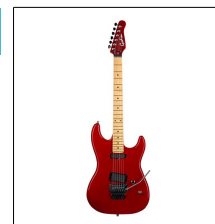

Guitarras serie Solid Body

053407 GODIN Redline 85 Red 2.400,00

Body: Canadian Laurentian Basswood
Bridge Pickup: EMG 85
Neck Pickup: EMG SLV
Controls: Volume, 3-way Switch
Neck: Hard Rock Maple
Fingerboard: Maple
Fingerboard Radius: 12"
Frets: 22
Vibrato: Floyd Rose Original Tremolo
Machine Head Ratio: 18:1
Nut Type: Floyd Rose Locking Nut
Nut Width: 1.65" (41.91 mm)
Scale Length: 25.5" (647.7 mm)
Finish: White, High Gloss

053414 GODIN Redline 85 White 2.400,00

Body: Canadian Laurentian Basswood
Bridge Pickup: EMG 85
Neck Pickup: EMG SLV
Controls: Volume, 3-way Switch
Neck: Hard Rock Maple
Fingerboard: Maple
Fingerboard Radius: 12"
Frets: 22
Vibrato: Floyd Rose Original Tremolo
Machine Head Ratio: 18:1
Nut Type: Floyd Rose Locking Nut
Nut Width: 1.65" (41.91 mm)
Scale Length: 25.5" (647.7 mm)
Finish: White, High Gloss